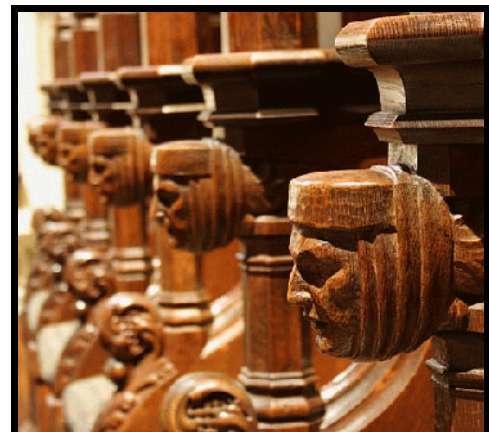

Gilded Decorative Art - **Scott Potter  
Designs**, Portland, ME  
Entry: **Christopher Hyland  
Collection-Grande Globe**

Gilded Statuary - **Tuck & Holand Metal Sculptors**, Vineyard Haven, MA

Entry: **Articulating School of Bluefish Weathervane**

Gilded Vehicle - **Fire Gold**, Tenants Harbor, ME

Entry: **American La France Fire Engine**

Coloring with Mixol - **See Painting**, New York, NY

Entry: **Faux Marble Niche**

The Pride of Place 2006 Awards will be presented at the Sepp Leaf showroom in New York City on November 9 at 5:30pm. The Competition creates a concrete and timely snapshot of the best in decorative finishes, fostering dialogue and innovation within the changing craft of gilding. In addition this year, Sepp Leaf will present Boston's North Bennet Street School with funds accumulated from all 2006 Pride of Place entry fees, providing scholarships for their Workshop Program, which offers classes in gilding, wood finishing and other traditional crafts. All entries will be exhibited in the showroom, enabling architects, designers, artisans and contractors to learn more about the work of their peers, and the showroom welcomes the trade to view the entries year-round by appointment. For more information about Sepp Leaf's showroom and events, please contact Jennifer Longworth at 212-683-2840 or [jenniferl@seppleaf.com](mailto:jenniferl@seppleaf.com).

Gilded Statuary - **Tuck & Holand Metal Sculptors**, Vineyard Haven, MA  
Entry: **Articulating School of Bluefish Weathervane**

Liberon Woodfinishing - **Ernest Neuman Studios**, Brooklyn, NY  
Entry: **Cathedral Church of St. John the Divine**