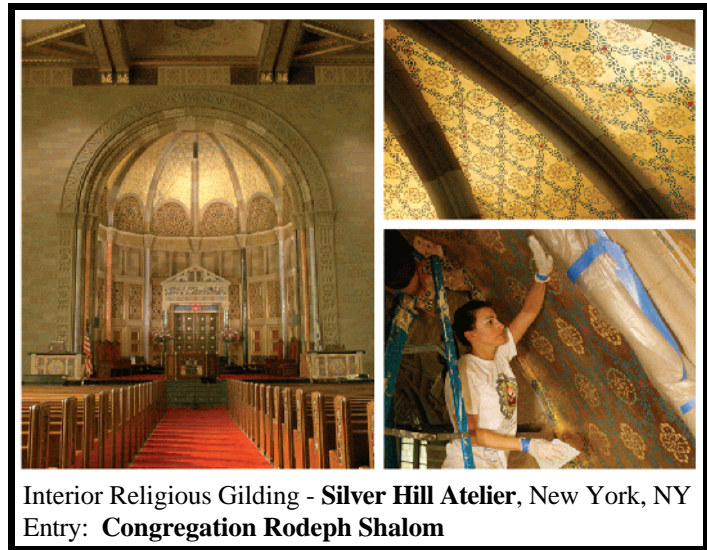

**October 12, 2006 - Press Release
2006 Pride of Place Awards
Honor Distinguished Gilding,
Decorative Finishing and Design**

Sepp Leaf Products' 2006 Pride of Place Competition recognizes seventeen artists and designers for outstanding achievement in Gilding, Decorative Finishing and Fine Wood Finishing. Over one hundred entries in the second Pride of Place Gallery Competition were judged by a distinguished jury. Some of the prizewinning firms include **Larson-Juhl** for their **Concerto Spanish Picture**

Frame; **Scott Potter Designs'** **Christopher Hyland Collection - Grande Globe** vessel; the **John and Mable Ringling Museum's Historic Asolo Theatre**; and **Ernest Neuman Studios** for two projects - the **Minskoff Theatre** and the **Cathedral Church of St. John the Divine**. Sepp Leaf Products will also honor **Outstanding Dealer of the Year - Rose Brand, New York**, supplier to the theatrical and entertainment industries for more than eighty years.

Interior Religious Gilding - **Silver Hill Atelier**, New York, NY
Entry: **Congregation Rodeph Shalom**

Clem Labine, Founding Editor of **Traditional Building** and **Period Homes** magazines returned as jury chairman. Doug Wilson, host for TLC's **Trading Spaces** and **Moving Up** television programs, returned as honorary chairman. Jurors include Scott Ageloff, Dean of the New York School of Interior Design, Ralph Esmerian, Director Emeritus of the American Folk Art Museum; Lily Kane, Director of Education at the American Craft Council, and Jean-Yves Noblet, Director Jean-Yves Noblet Prints. The

judges' review was held at the venerable National Arts Club on Gramercy Park, New York, and graciously hosted by Aldon James, director of the club.