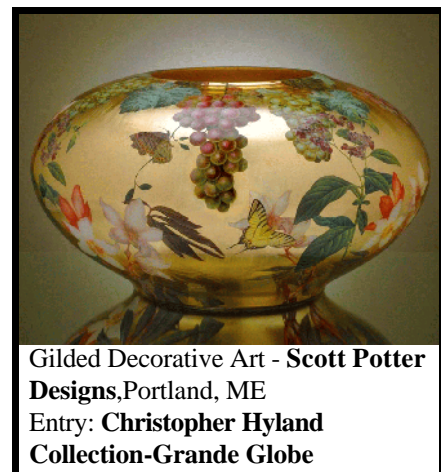

Interior Civic Gilding - **John & Mable Ringling Museum**,
Sarasota, FL
Entry: **Historic Asolo Theater**

Gilded Decorative Art - **Scott Potter
Designs**, Portland, ME
Entry: **Christopher Hyland
Collection-Grande Globe**