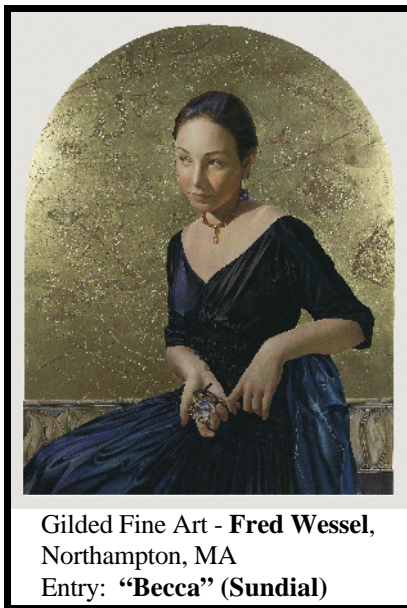

Gilded Fine Art - **Fred Wessel**, Northampton, MA
Entry: **"Becca" (Sundial)**