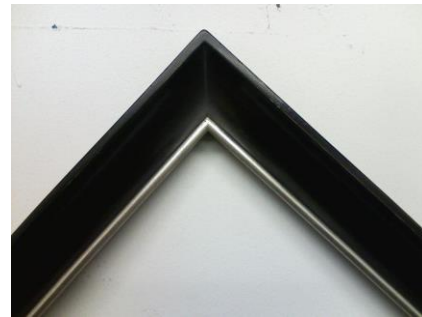

### Antique Dutch Black Four-Day Intensive Class

In response to numerous requests, a special class for the classic Dutch Black Finish has been scheduled for this June in Seattle! This intensive Four Day focus will provide the student with a practical, hands-on experience going through each of the steps taken to create this beautiful finish with the additional benefit of learning to apply an oil gilded antique, genuine Silver Leaf lip. We will also review the Early American over RedFinish which I consider a modern complimentary finish to the Dutch Black. Space is limited so register early and see you in Seattle! ([Registration Link Below](#))

blended caseins and preparation of deep ruby shellac to applying the materials and handrubbing the final coat with a series of pumice and various steel wools. In the end we'll oil gild the lip of the frame in genuine silver leaf, toned to blend beautifully with this classic finish over the course of 4 days. Includes Silver Leaf and Materials. Raw Wood Frame purchased separately (or bring your own raw wood frame!). As an addition, the elegant, custom designed Early American Black finish will be demonstrated as a compliment to the Antique Dutch Black frame!